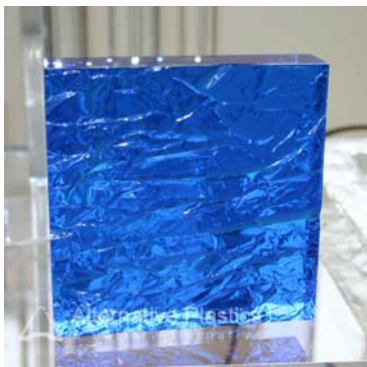

## **CRUSHED ICE SWATCH**

Here you can see our crushed Ice acrylic sheet which is available in 6mm thickness.

Although the sheet is normally only available in clear, other colours can be produced. (Minimum order quantity would apply).

Clear crushed ice can also be laminated over coloured sheet and block to create other colour effects

This sheet is great for creating textured displays and also can be used for obscured glazing.

In this photo some Crushed Ice sheet was specially manufactured in a transparent blue.

The sheet was then laminated onto clear block creating an illusion that the entire block is blue when viewed through the front or back.

Crushed Ice Sheets available in the following panel sizes:

- 3020 x 1520 x 6mm